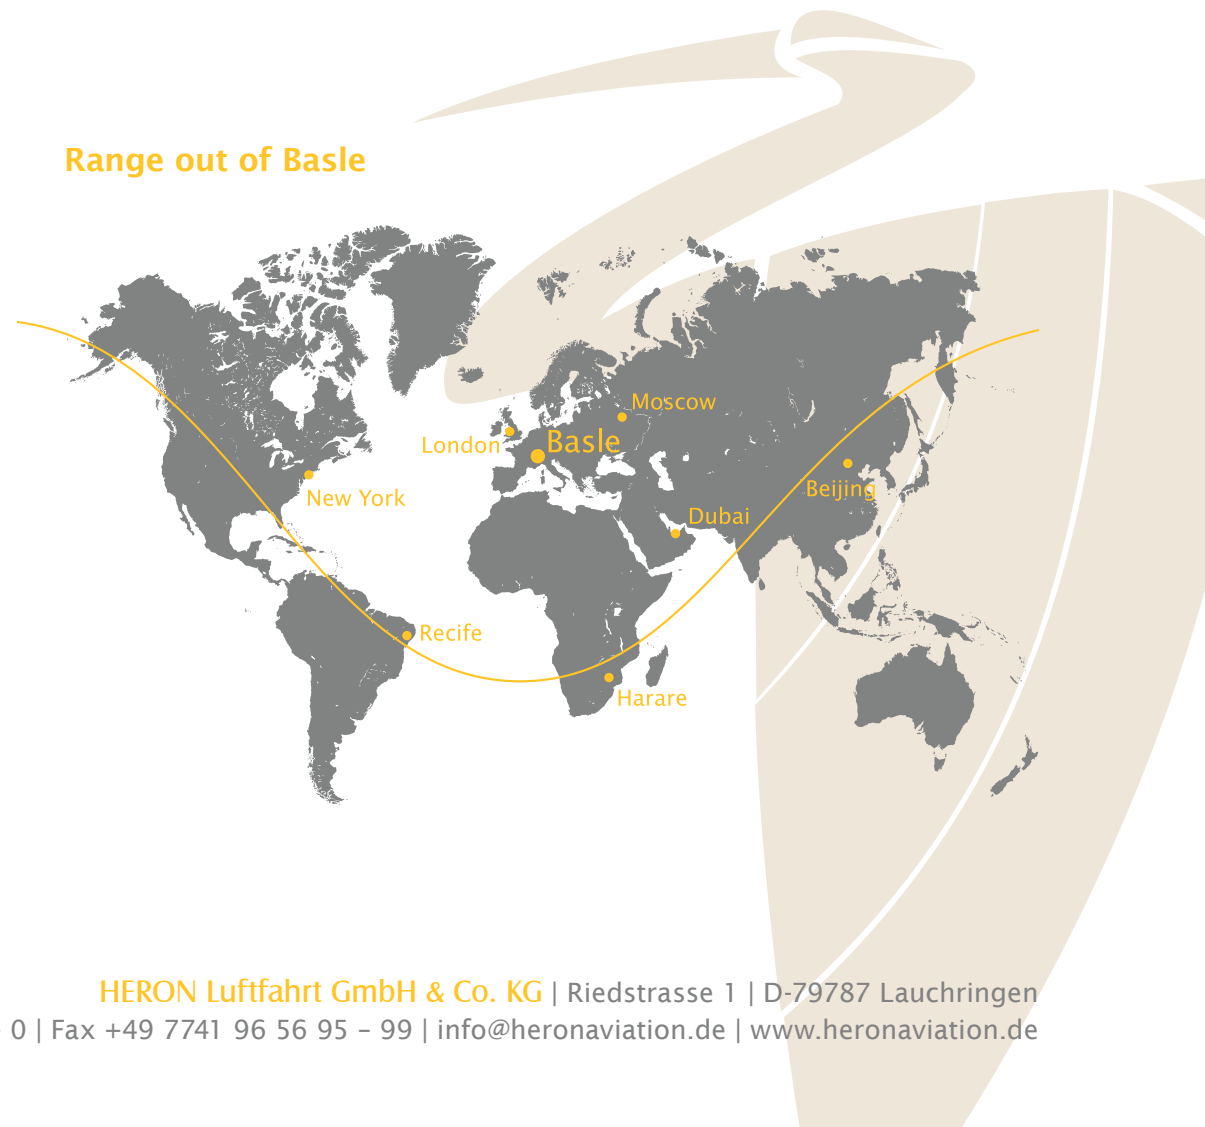

Range out of Basle