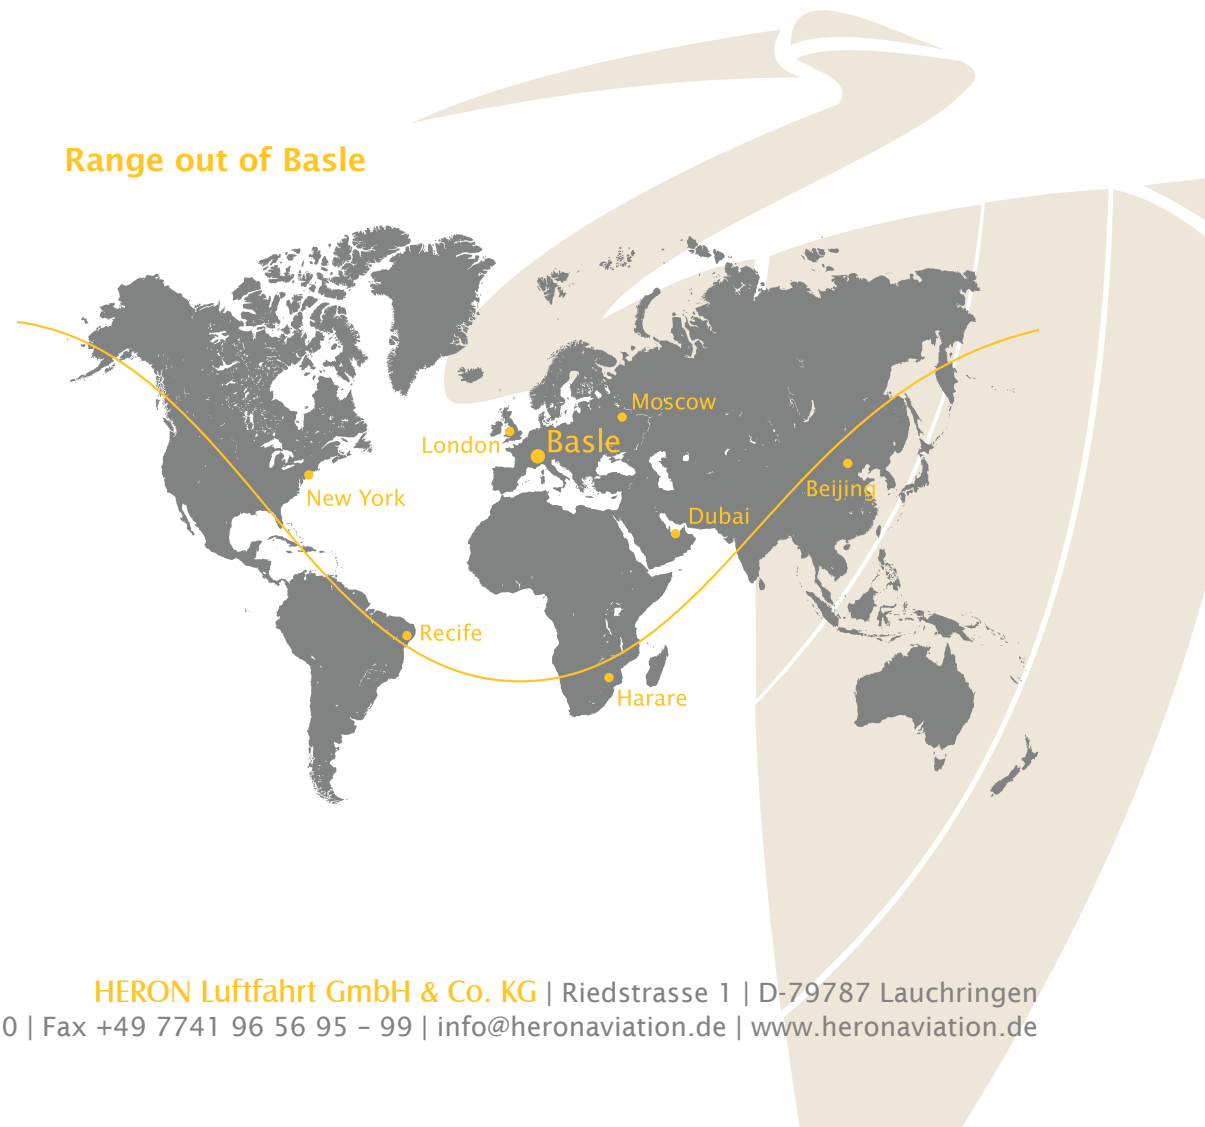

Range out of Basle