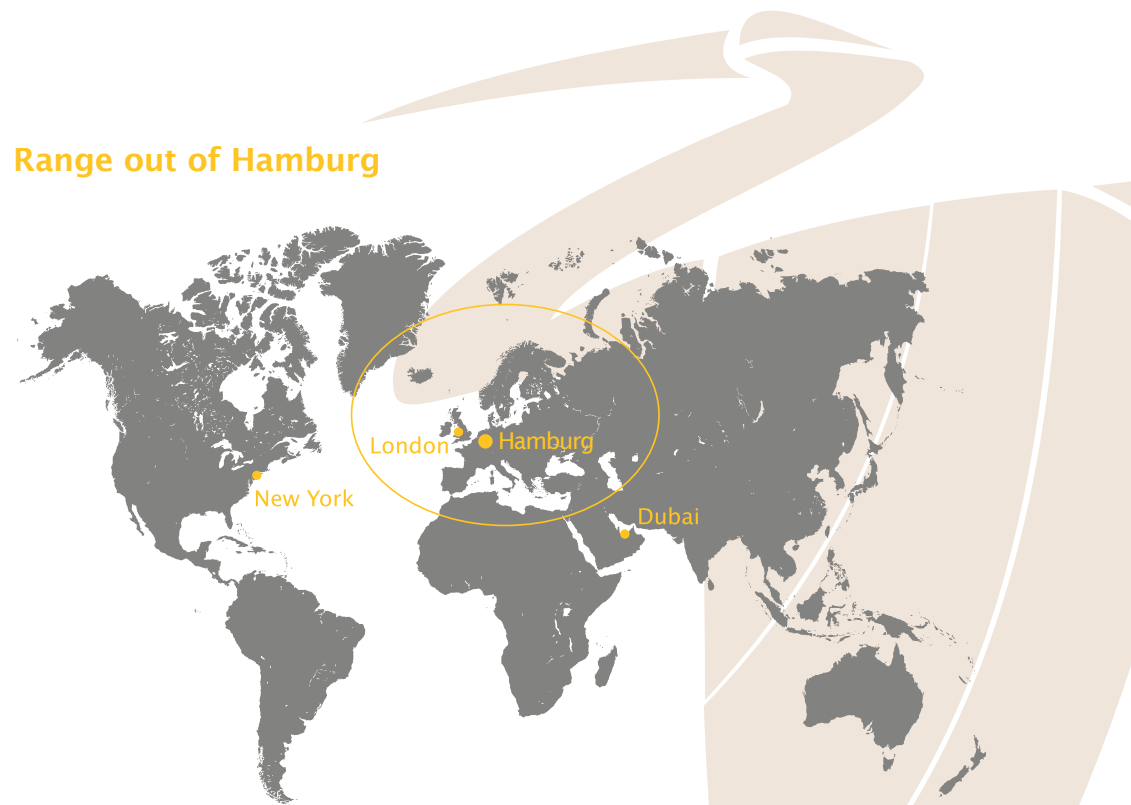

Range out of Hamburg