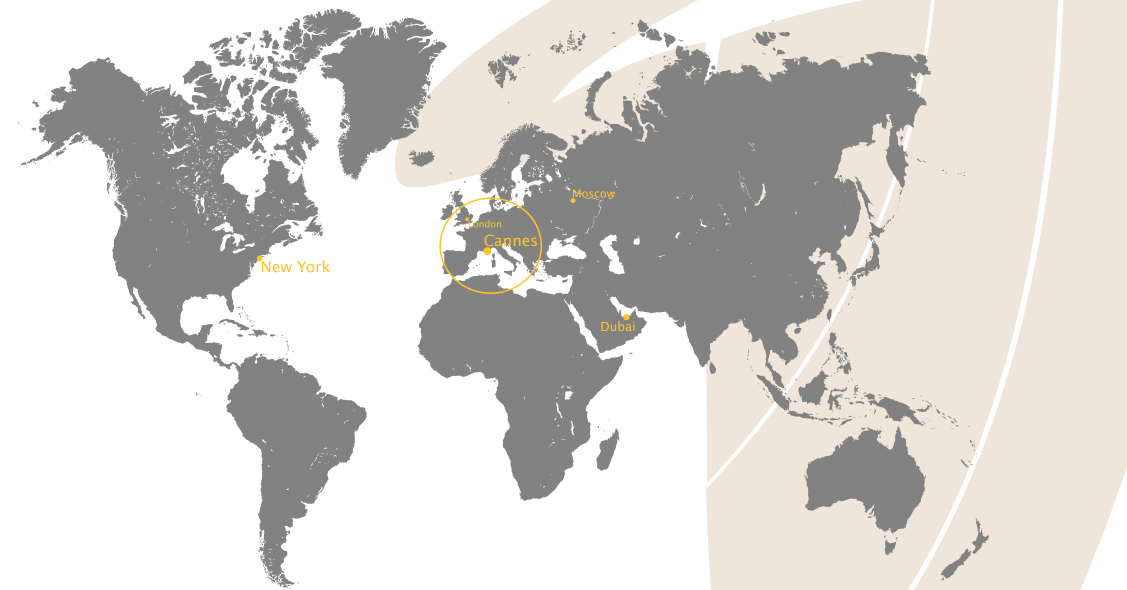

#### Performance

Maximum range: 750 NM / 1,390 Km  
High-speed cruise: Mach 0.66 / 355 KTs / 435 MPH / 700 Km/h

### Range out of Cannes