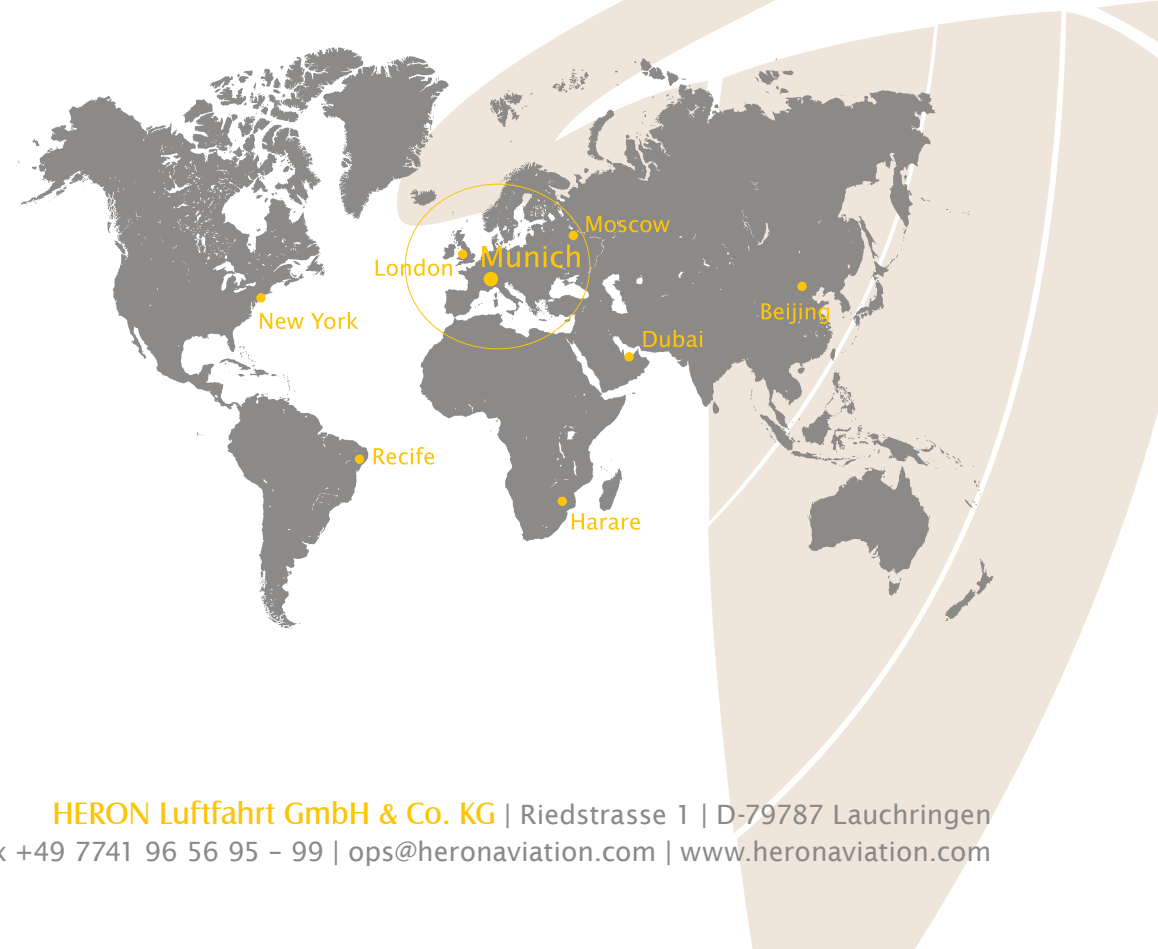

## Embraer ERJ-145

#### Performance

Maximum range: 1'200 NM / 2'222 Km  
High-speed cruise: 400 KTs / 460 mph / 740 Km/h

### Range out of Munich